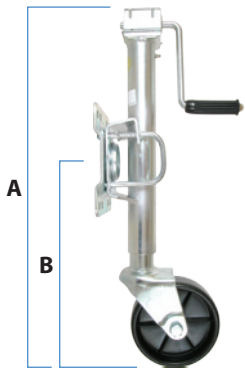

## TRAILER JACK, SMALL

Comes with grease nipple

### Part#

Capacity 1,000 lbs

Lift 10"

Retracted Height (A) 24"

Retracted Mount H. (B) 14"

## TRAILER JACK, MEDIUM

Comes with grease nipple

### Part#

Capacity 1,000 lbs

Lift 15"

Retracted Height (A) 30"

Retracted Mount H. (B) 12.5"