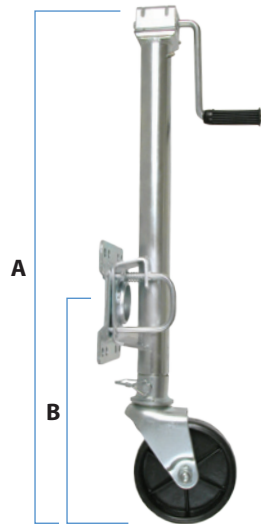

### Part#

Capacity 1,000 lbs

Lift 10"

Retracted Height (A) 24"

Retracted Mount H. (B) 14"

### Part#

Capacity 750 lbs

Lift 14"

Retracted Height (A) 29"

Retracted Mount H. (B) 8.5" - 23"

## TRAILER JACK, LARGE

Comes with grease nipple

### Part#

Capacity 1,000 lbs

Lift 15"

Retracted Height (A) 30"

Retracted Mount H. (B) 12.5"