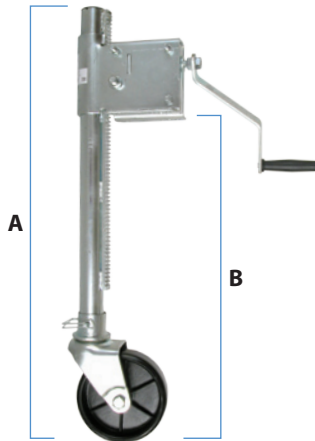

### Part#

Capacity 1,000 lbs

Lift 10"

Retracted Height (A) 24"

Retracted Mount H. (B) 14"

## TRAILER JACK, MEDIUM

Comes with grease nipple

### Part#

Capacity 750 lbs

Lift 14"

Retracted Height (A) 29"

Retracted Mount H. (B) 8.5" - 23"

### Part#

Capacity 1,000 lbs

Lift 15"

Retracted Height (A) 30"

Retracted Mount H. (B) 12.5"